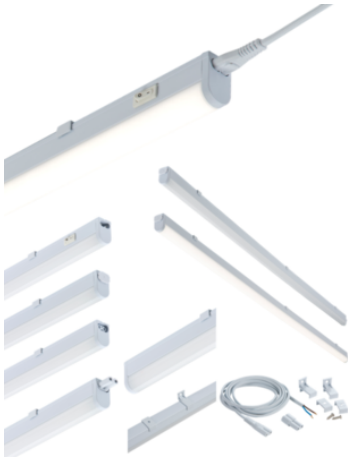

DATASHEET

UCLED7WW

230V 7W LED Linkable Striplight 3000K (395mm)

www.mlaccessories.co.uk

MLA PART CODE	UCLED7WW
DESCRIPTION	230V 7W LED Linkable Striplight 3000K (395mm)
NET WEIGHT (KG)	0.179
FINISH	White
DIFFUSER	Opal
DIMENSIONS (MM)	Length - 395 Width - 22.8 Projection - 36
CONSTRUCTION	Construction - Polycarbonate
CLASS	II
IP RATING	IP20
WATTAGE (W)	7
LAMP TECHNOLOGY	LED
LAMP INCLUDED	Yes
LUMENS (LM)	530
LUMENS LIGHT SOURCE ONLY (LM)	710
LUMEN TOLERANCE	5%
EFFICACY (LM/W)	102.1
CIRCUIT WATTAGE (W)	7
CCT	3000K
LIGHT COLOUR	Warm White
CRI	>80
SDCM	<6
RUNNING CURRENT (A)	0.051
DISPLACEMENT FACTOR	>0.9
SVM	0.022
PST-LM	0.031
BEAM ANGLE (DEGREES)	130
LIFE SPAN (HRS)	30,000
L70B50 LIFESPAN (HRS)	54,000